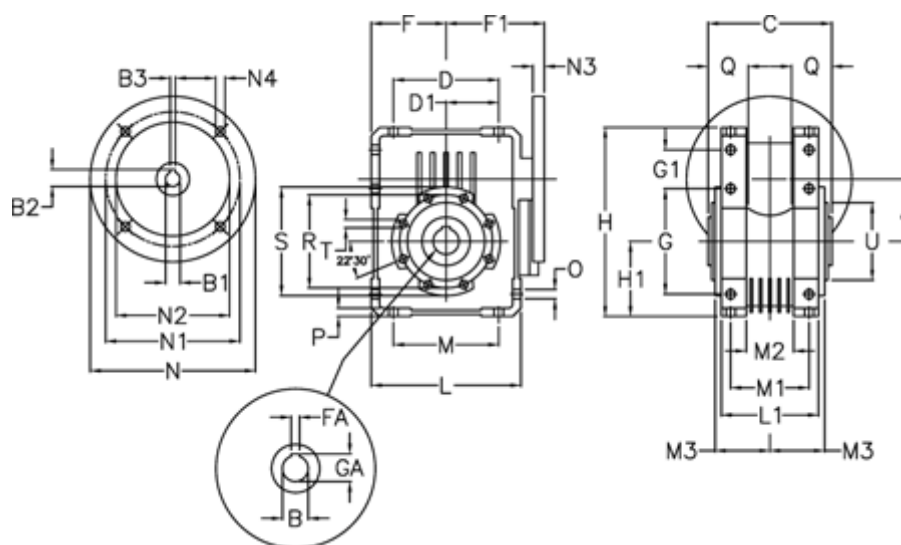

Article number: 392211002074136

Description: Worm Gear with Torque Limiter
W110 L2-U-20-P100 B14

Measures

A = 110.1	F = 125	L = 250	N2 = 110	T = M12x19
B = 42	F1 = 151	L1 = 143	N3 = 13	U = 130
B1 E7 = 28	FA = 12	M = 184	N4 = 13	
B2 = 31.3	G = 184	M1 = 115	O = 14	
B3 H9 = 8	G1 = 58	M2 = 69	P = 14	
C = 155	GA = 45.3	M3 = 73	Q = 45	
D = 174	H = 308	N = 160	R = 165	
D1 = 82	H1 = 125	N1 = 130	S = 200	